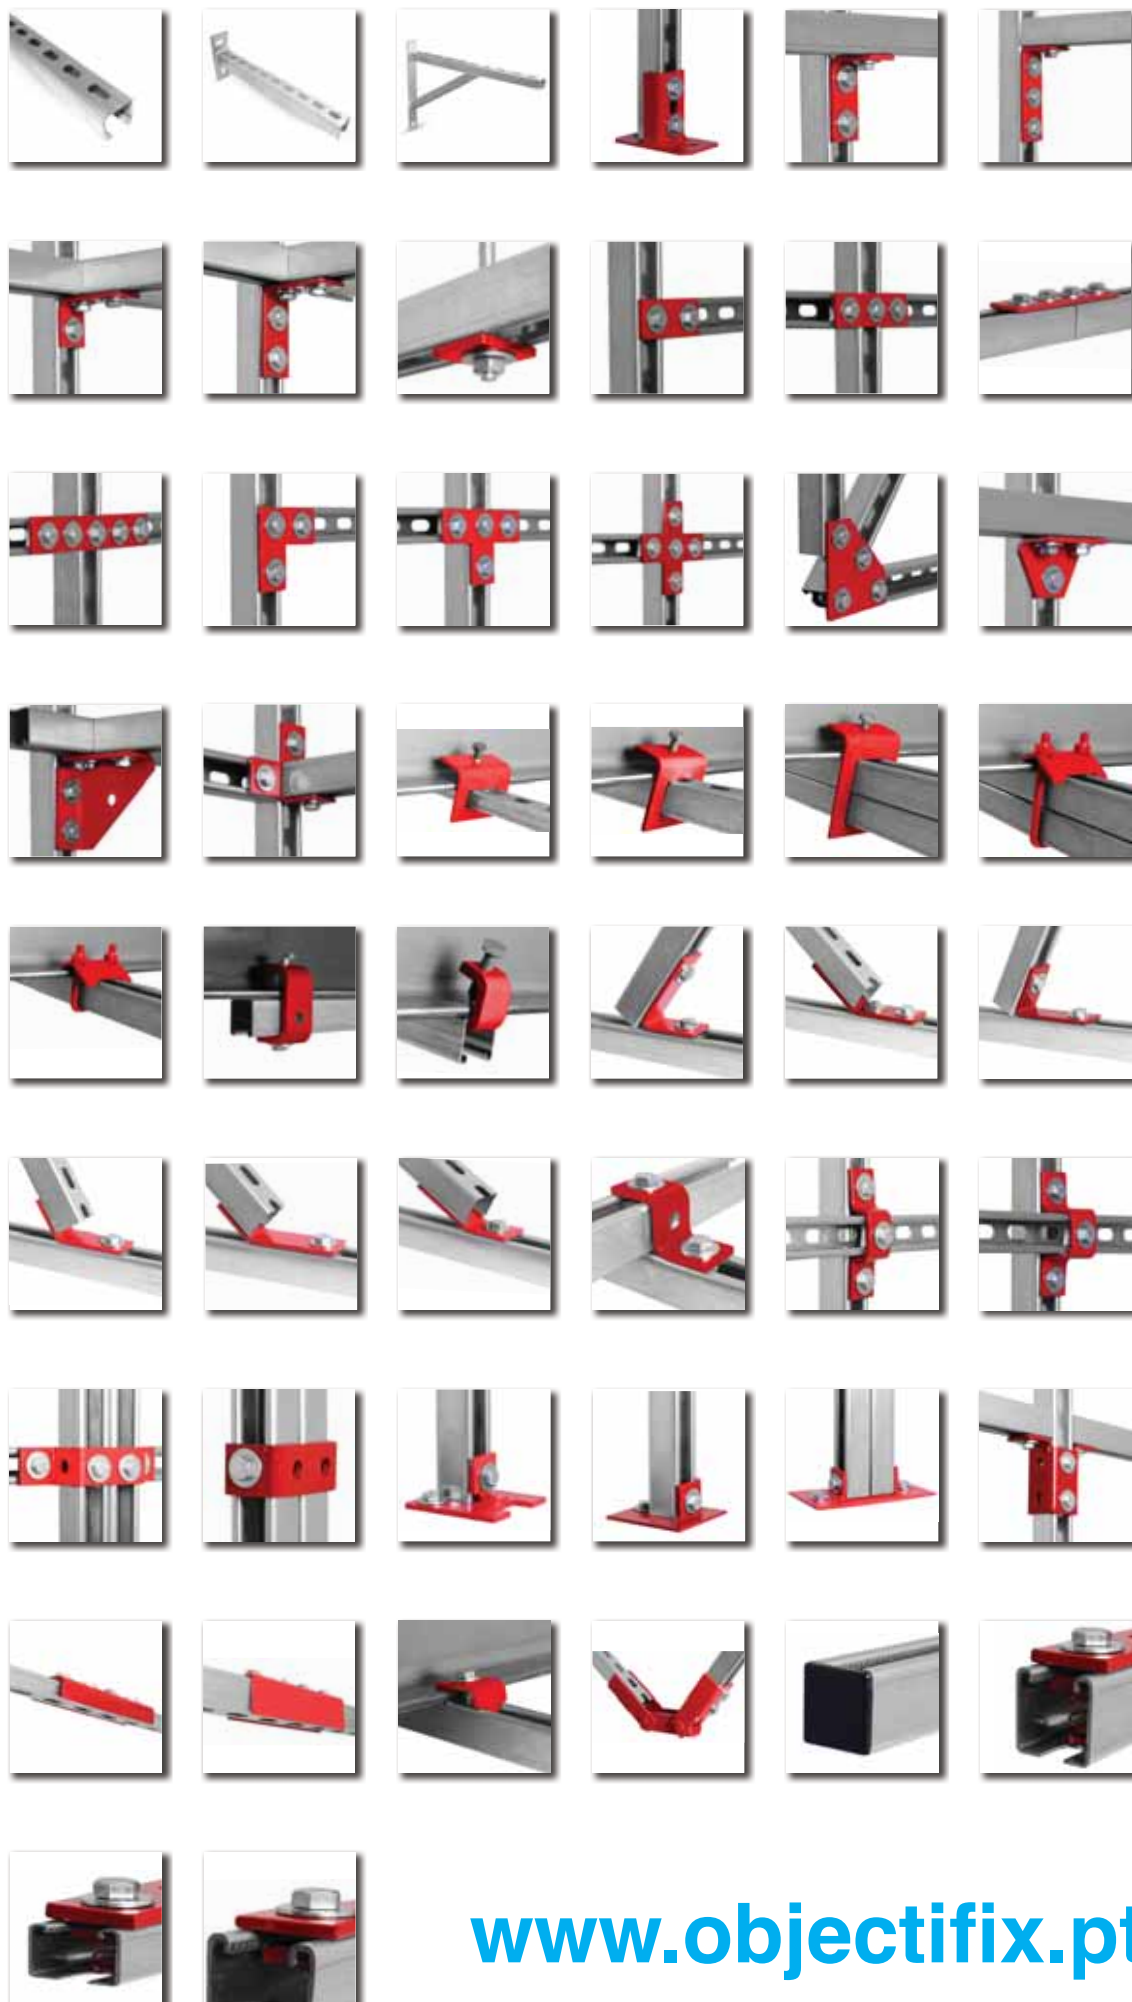

STRUT SUPPORT SYSTEM FOR SUSPENSION OF DUCTS AND INSTALLATION COMPONENTS

www.objectifix.pt